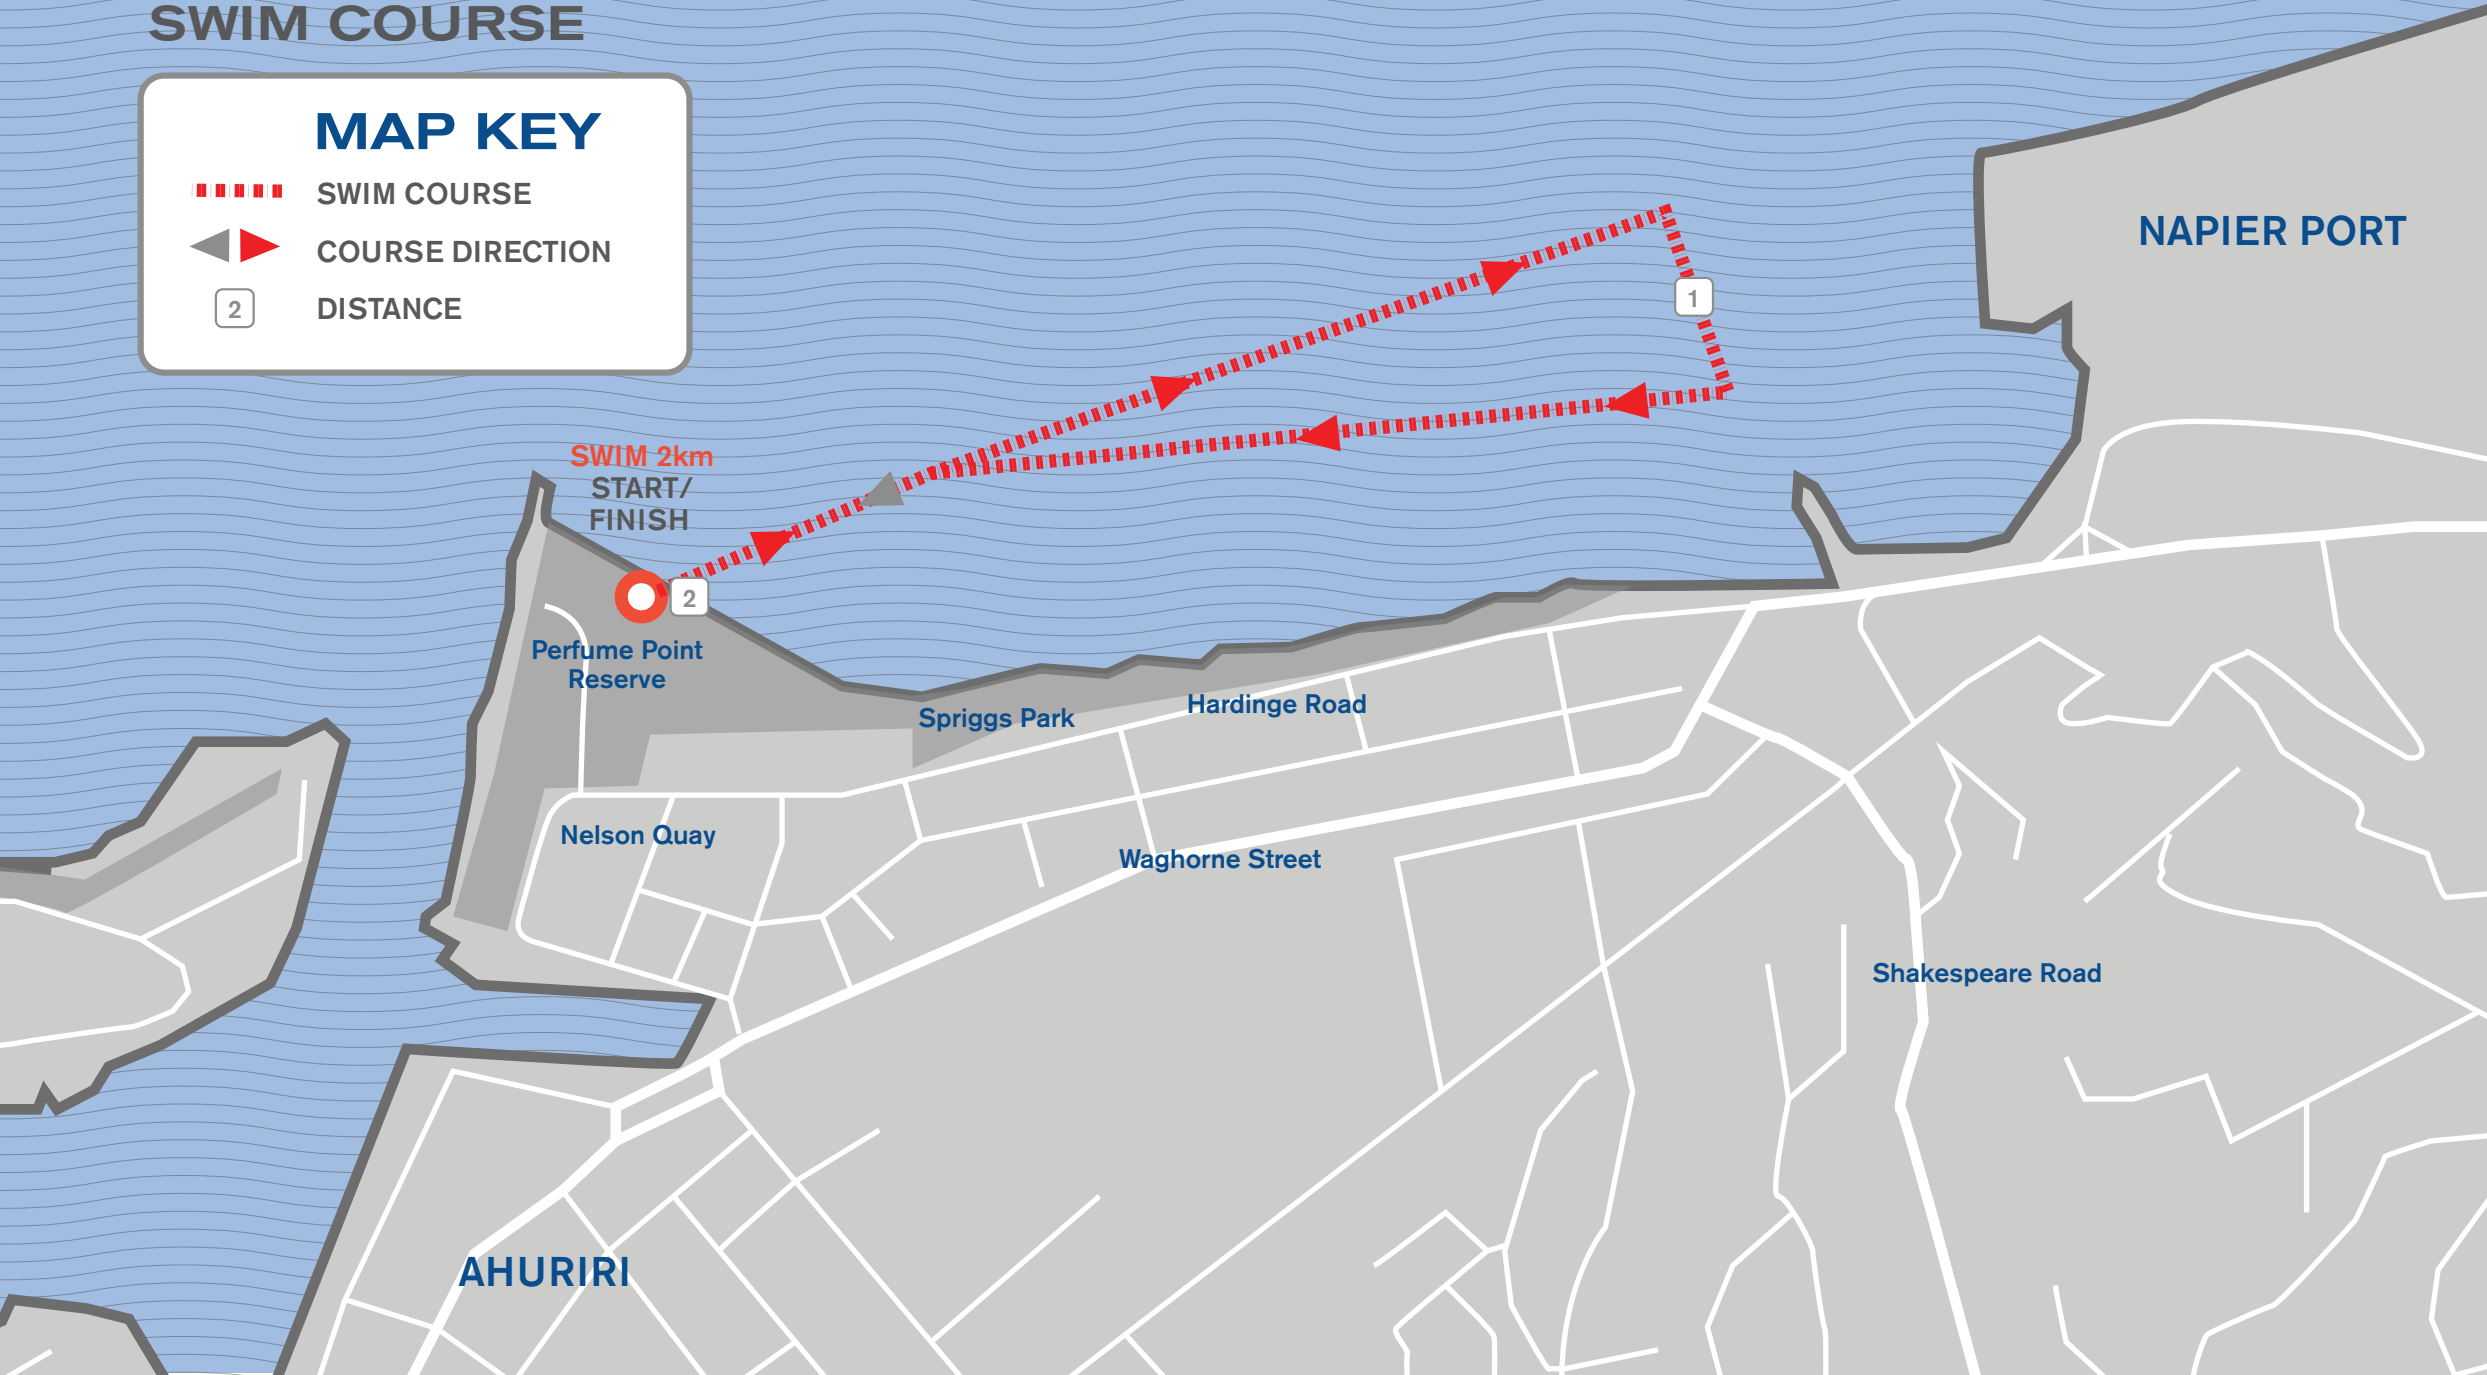

NAPIER PORT HARBOUR TO HILLS 2017

SWIM COURSE

MAP KEY

- SWIM COURSE
- ◀▶ COURSE DIRECTION
- 2 DISTANCE

NAPIER PORT

SWIM 2km
START/
FINISH

2

Perfume Point
Reserve

Nelson Quay

Spriggs Park

Hardinge Road

Waghorne Street

Shakespeare Road

AHURIRI

1